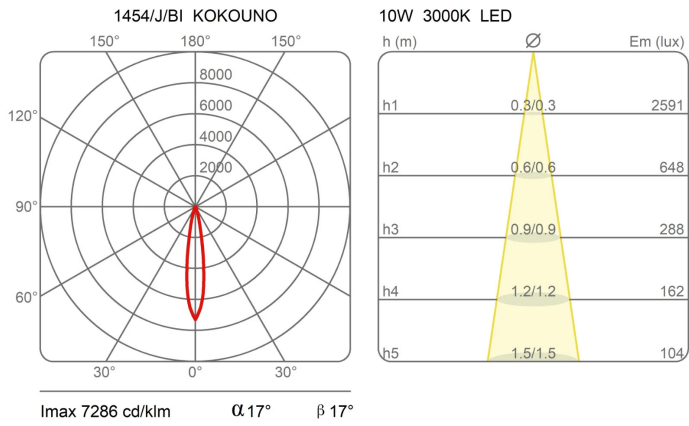

### Dimensions

Profondità	9 cm
Lunghezza	50 cm
Diameter	5,5 cm
Weight	1,3 Kg

### Materials

Structure	aluminium	Diffuser	polycarbonate
Base	aluminium		

Voltage	230V	Watt	8.6 W	Watt	8.6 W
Power unit		Lumen	1080 lm	Lumen	1080 lm
Mounting Power Supply	Indoor	CRI	>90	CRI	>90
Power supply	Electronic power supply	Duration	50000 h	Duration	50000 h
Dimming	No dimmable	CCT	3000 K	CCT	3000 K
		Energy class	E	Energy class	E

## Photometric curves